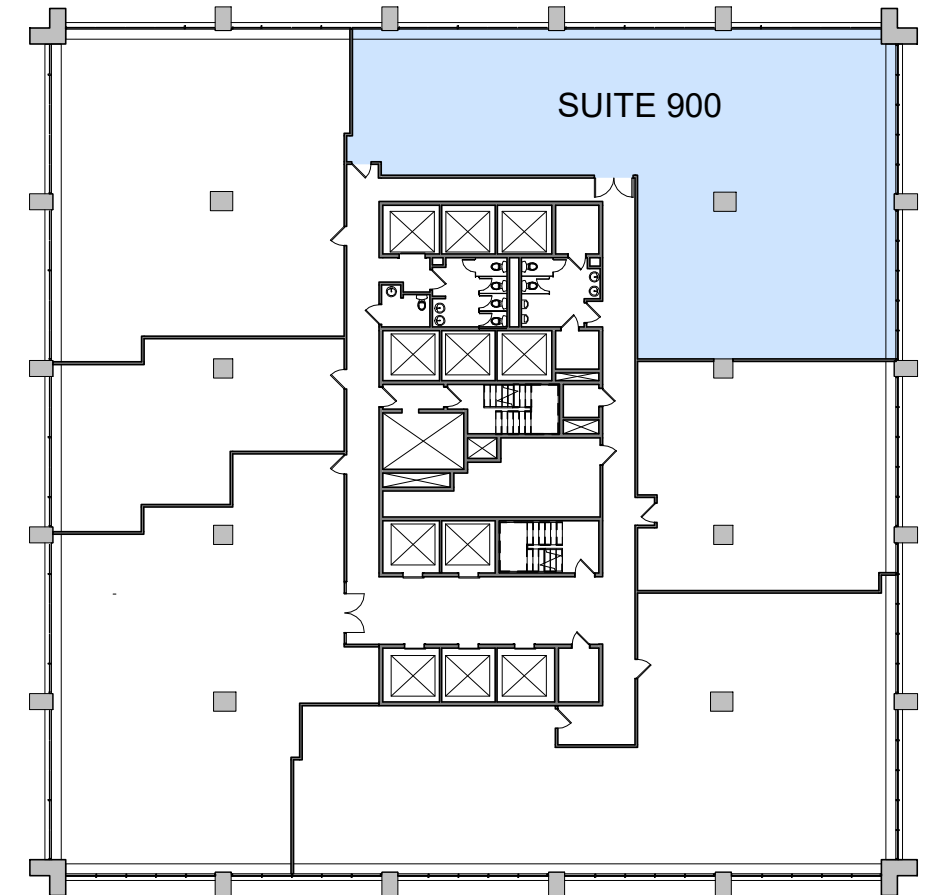

FLOOR PLAN

**AVAILABLE SUITE 900:**  
4,196 RSF

KEY PLAN

1 GATEWAY CENTER  
NEWARK, NJ