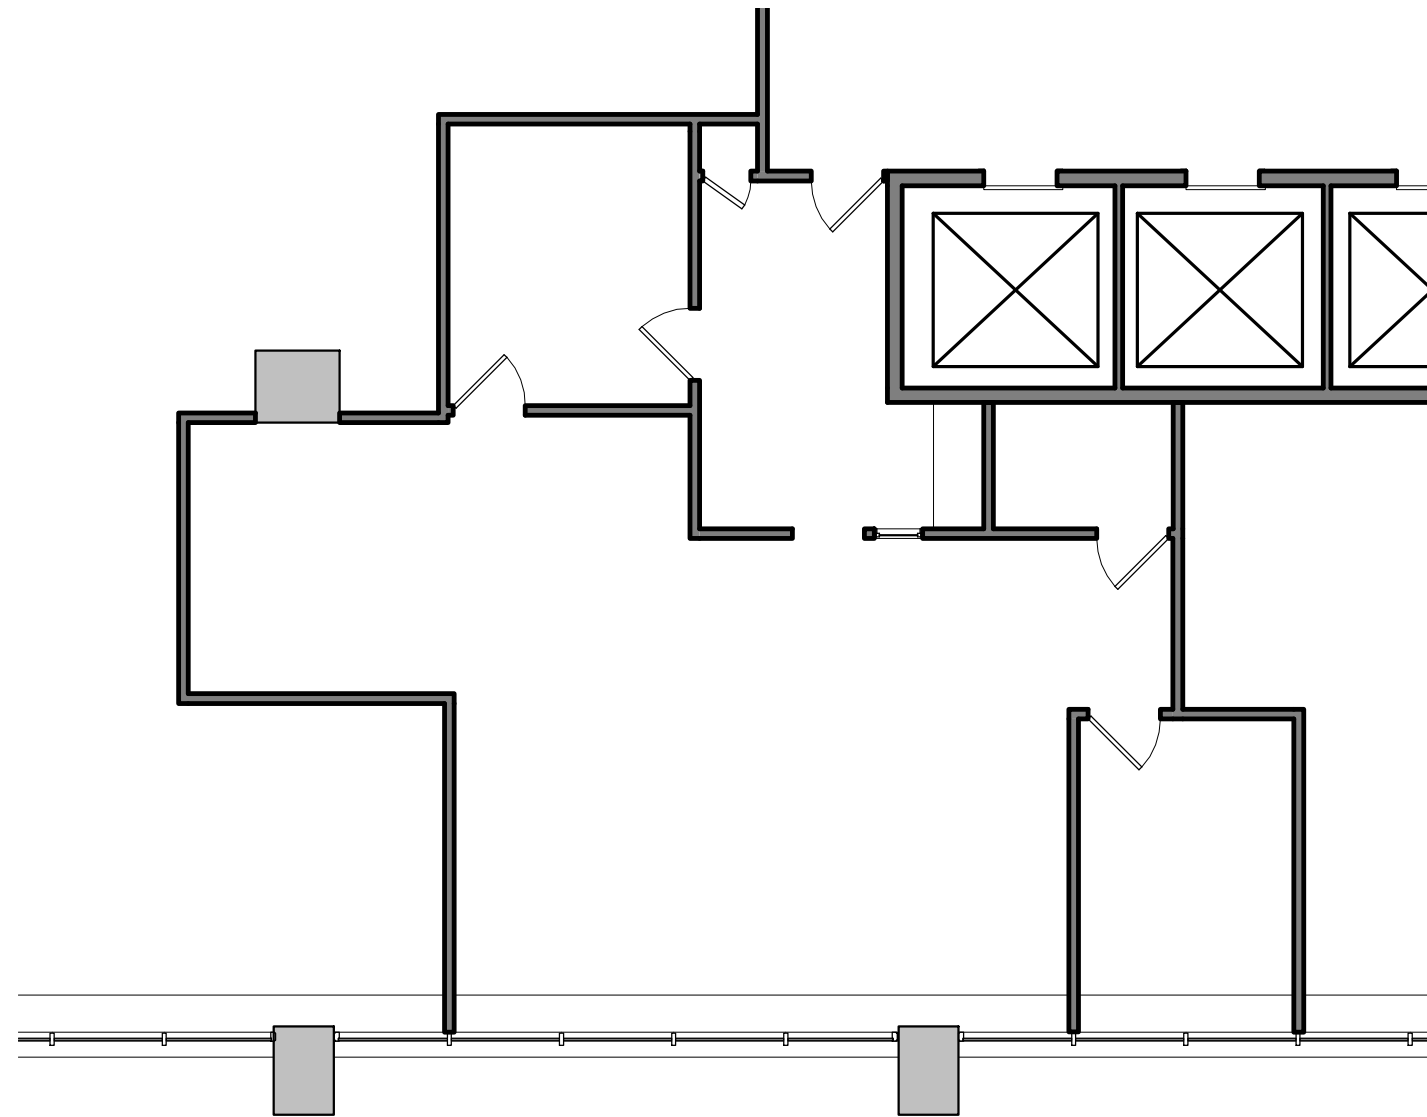

**AVAILABLE SUITE 710:
1,607 RSF**

FLOOR PLAN

KEY PLAN

**1 GATEWAY CENTER
NEWARK, NJ**