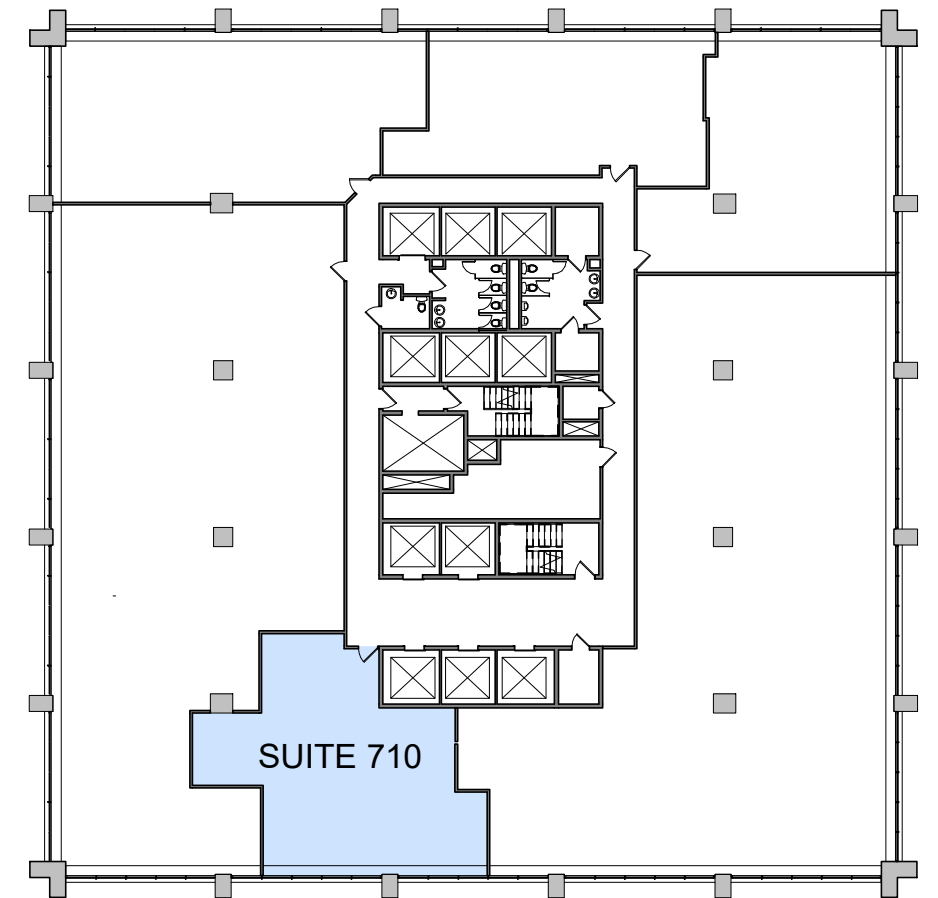

**AVAILABLE SUITE 710:
1,607 RSF**

FLOOR PLAN

KEY PLAN

**1 GATEWAY CENTER
NEWARK, NJ**