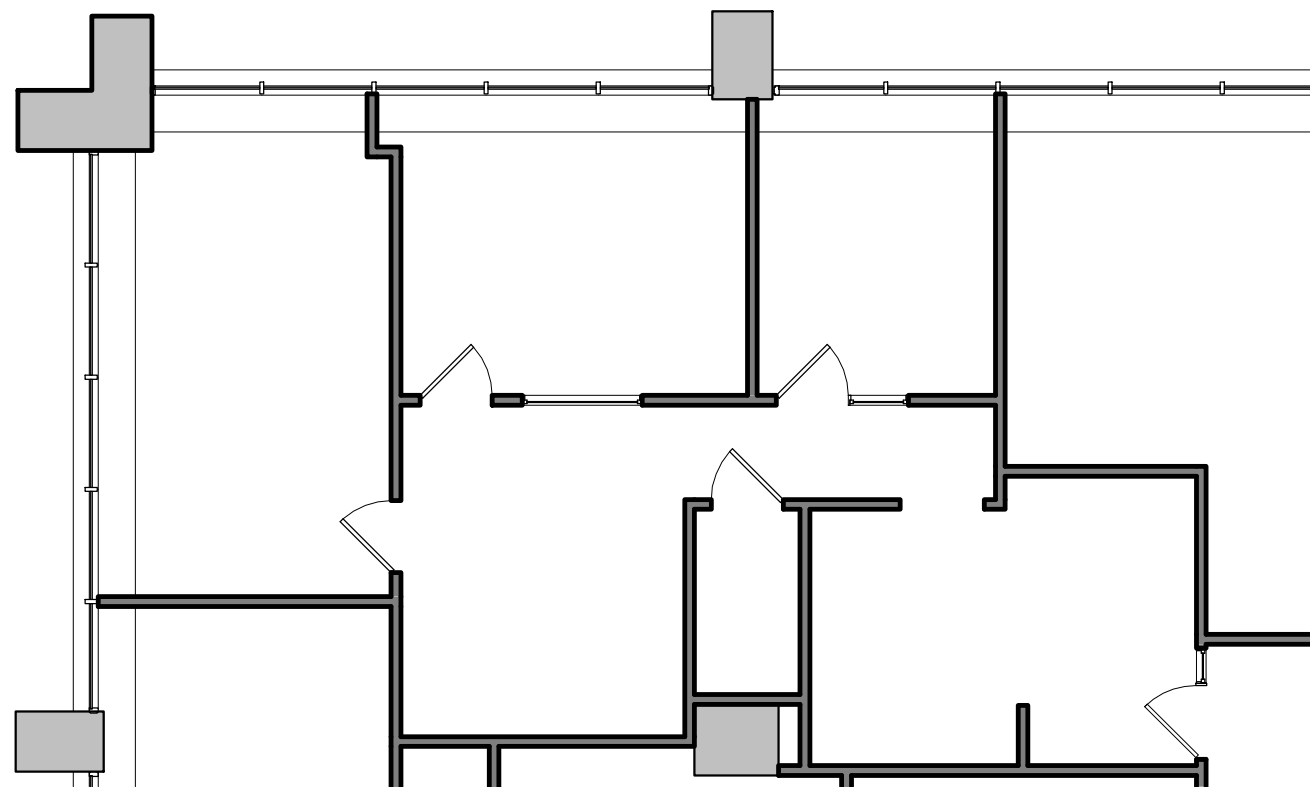

**AVAILABLE SUITE 615:
1,415 RSF**

FLOOR PLAN

KEY PLAN

**1 GATEWAY CENTER
NEWARK, NJ**