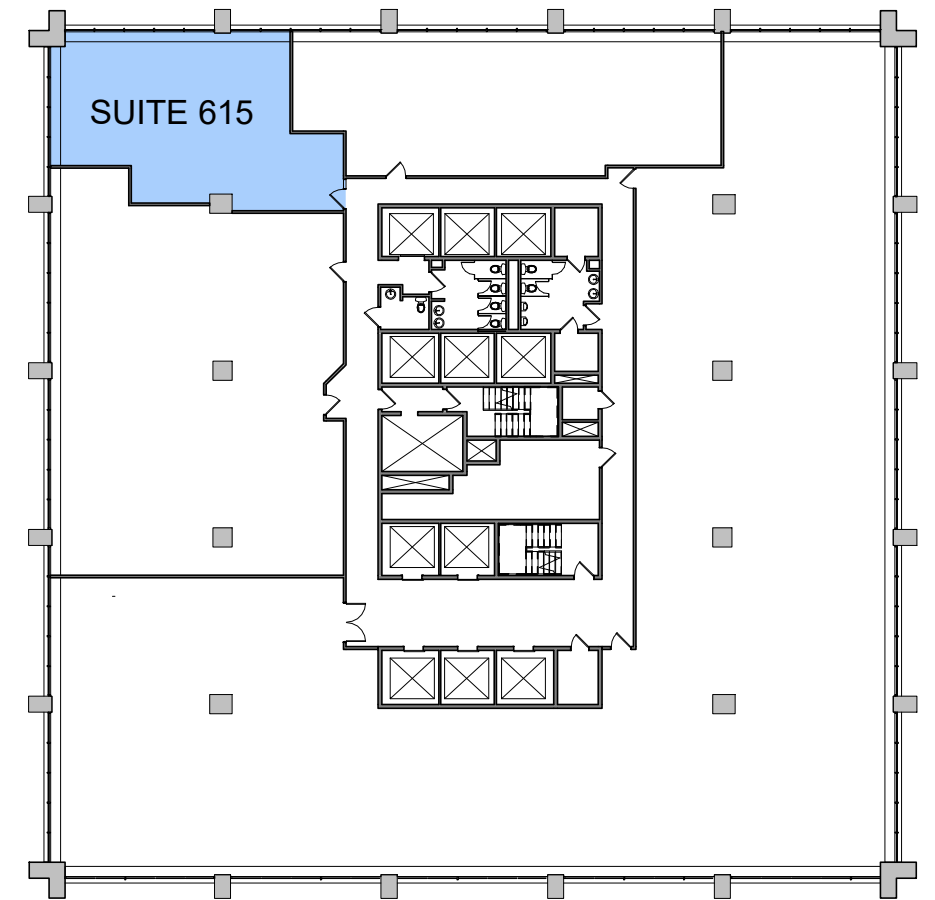

**AVAILABLE SUITE 615:
1,415 RSF**

FLOOR PLAN

KEY PLAN

**1 GATEWAY CENTER
NEWARK, NJ**