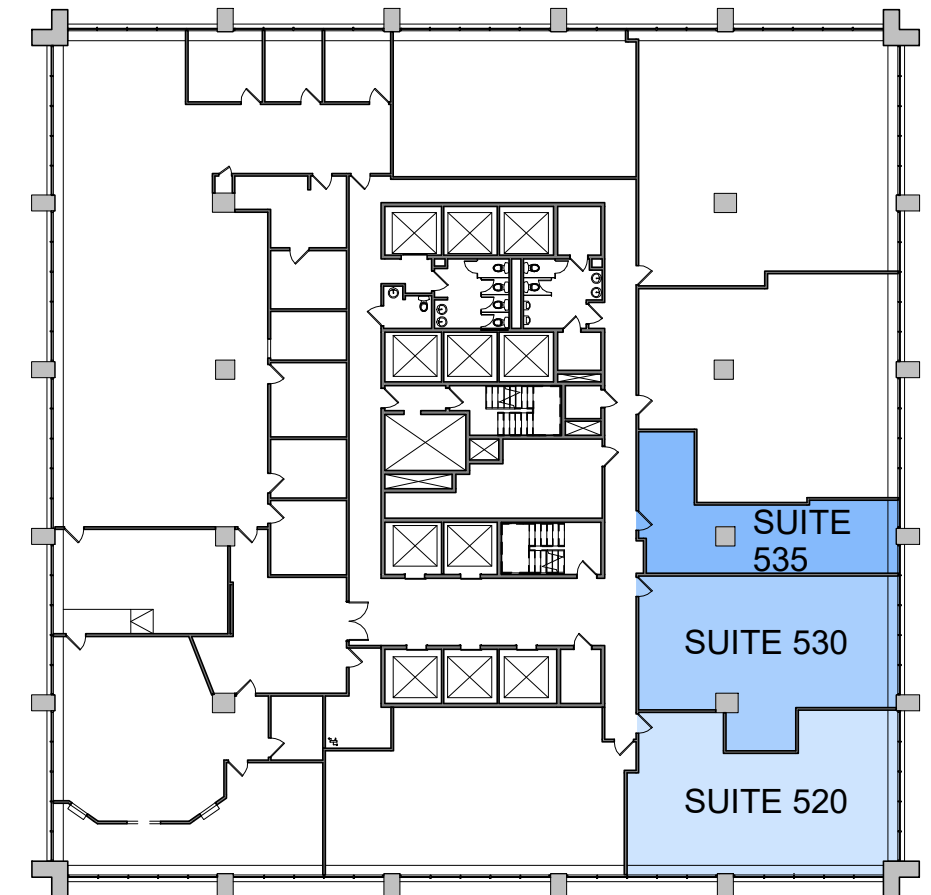

FLOOR PLAN

AVAILABLE SUITE 535
759 RSF

AVAILABLE SUITE 530:
1,253 RSF

AVAILABLE SUITE 520:
1,351 RSF

KEY PLAN

1 GATEWAY CENTER
NEWARK, NJ