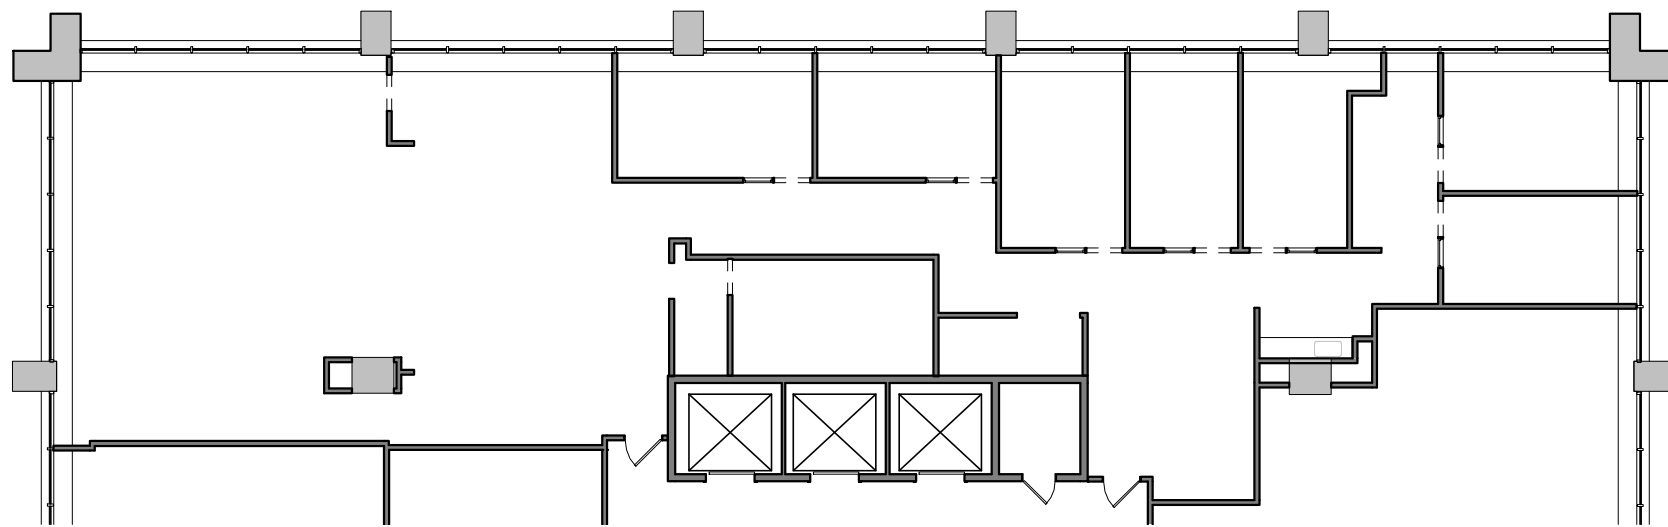

**AVAILABLE SUITE 1520:
5,177 RSF**

FLOOR PLAN

KEY PLAN

**1 GATEWAY CENTER
NEWARK, NJ**