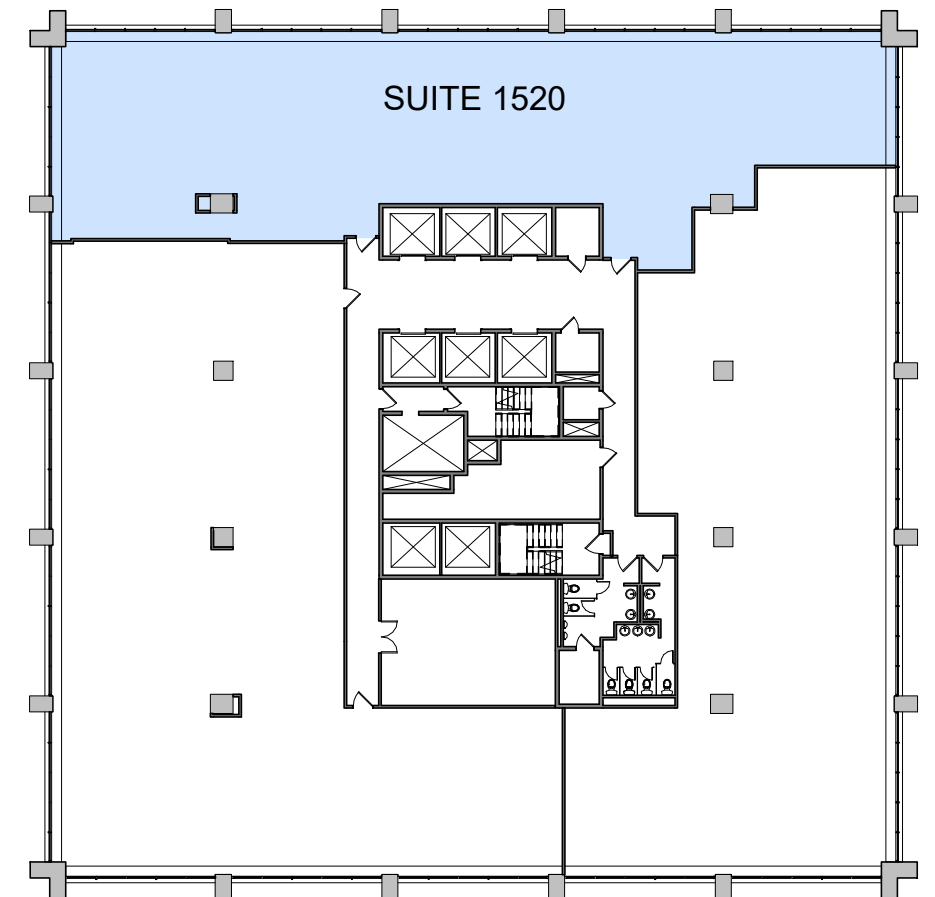

**AVAILABLE SUITE 1520:
5,177 RSF**

FLOOR PLAN

KEY PLAN

**1 GATEWAY CENTER
NEWARK, NJ**