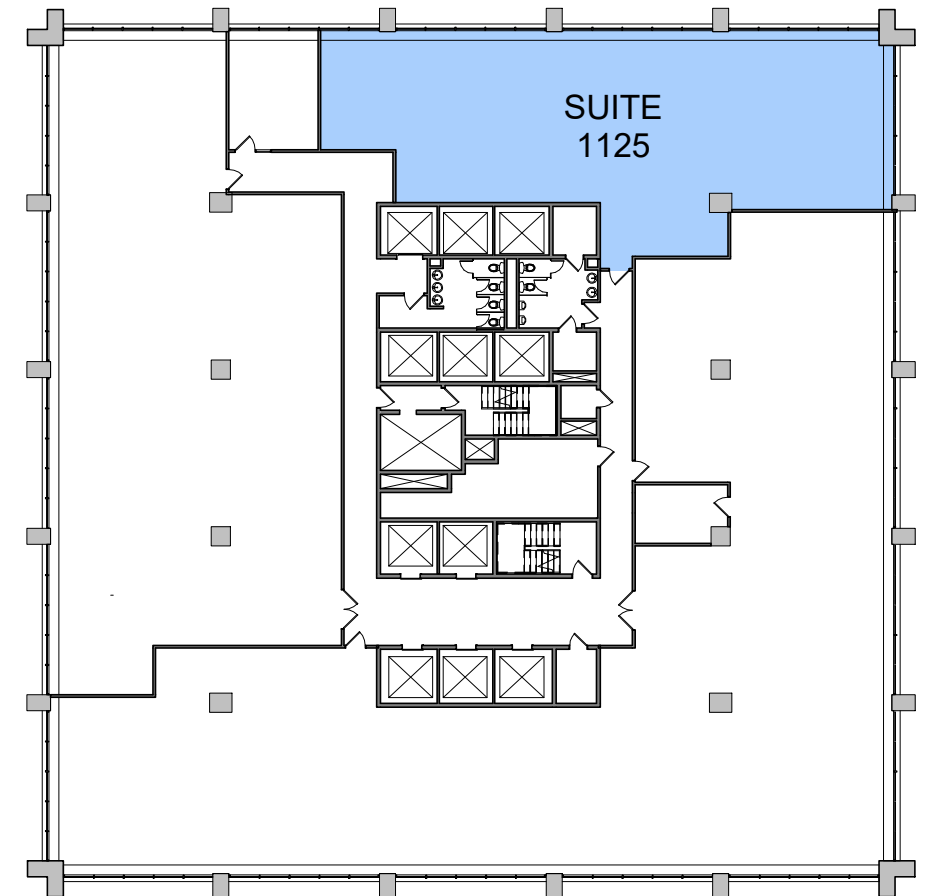

**AVAILABLE SUITE 1125:  
3,399 RSF**

**FLOOR PLAN**

**KEY PLAN**

**1 GATEWAY CENTER  
NEWARK, NJ**