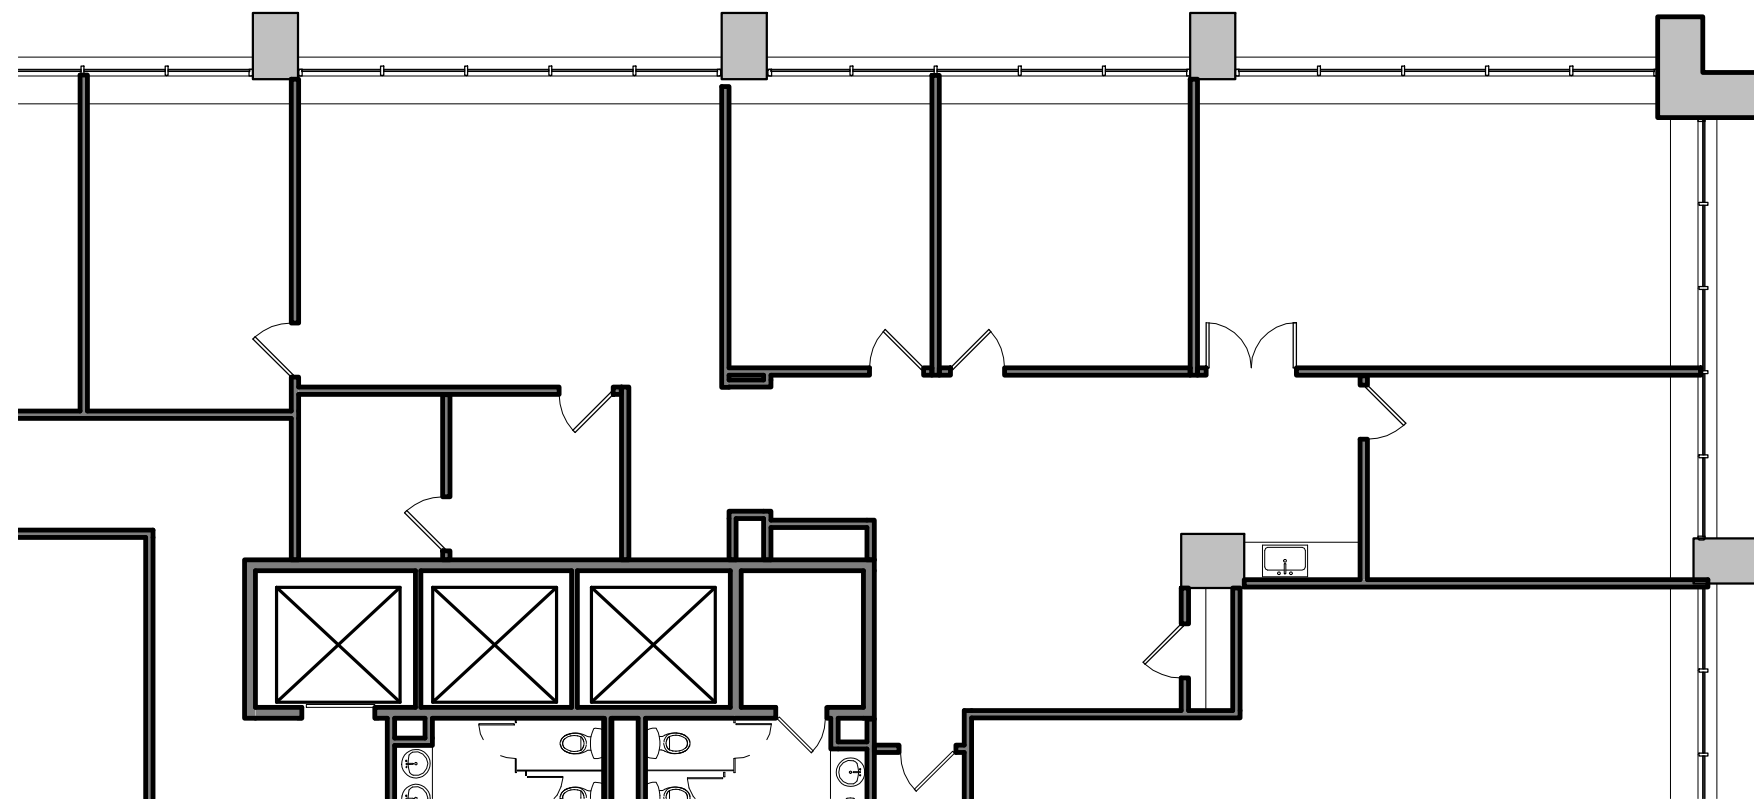

**AVAILABLE SUITE 1125:  
3,399 RSF**

**FLOOR PLAN**

**KEY PLAN**

**1 GATEWAY CENTER  
NEWARK, NJ**